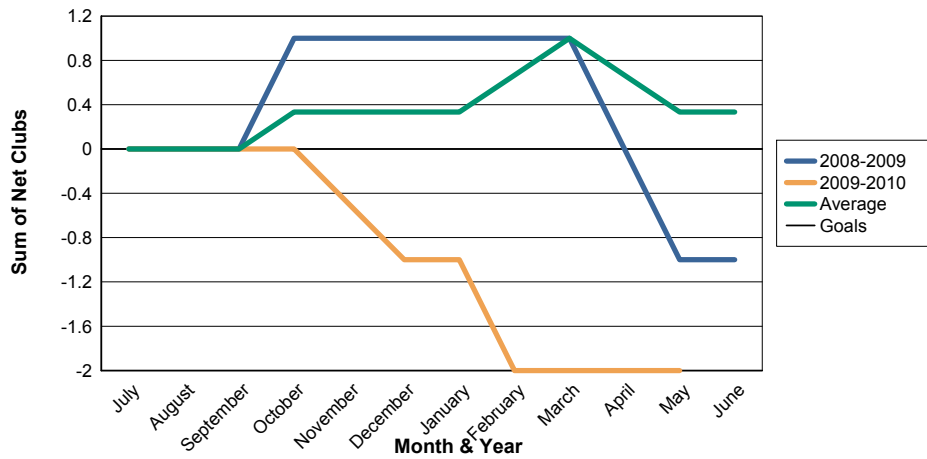

Sum of Net Clubs/ Month & Year

For District 5M 7