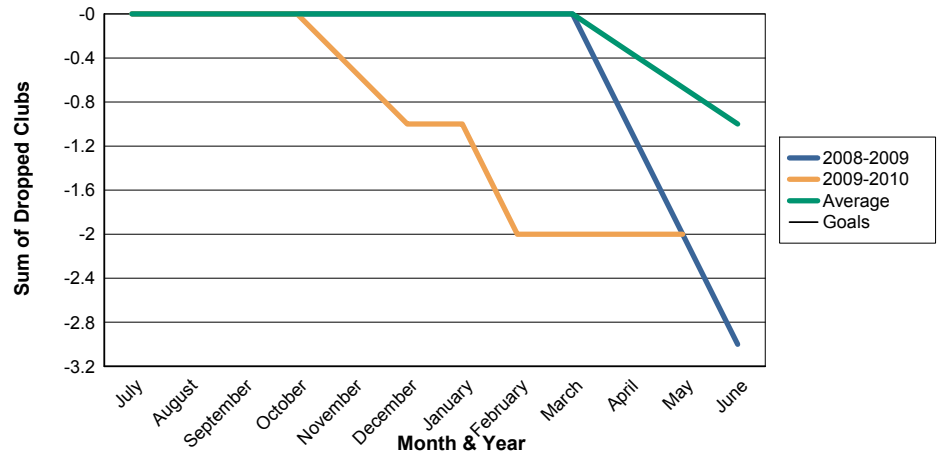

3 Year Comparisons for GMT Constitutional Area 1

By GMT District

As of May 2010

Sum of New Clubs/ Month & Year

For District 5M 7

Sum of Dropped Clubs/ Month & Year

For District 5M 7

Sum of Net Clubs/ Month & Year