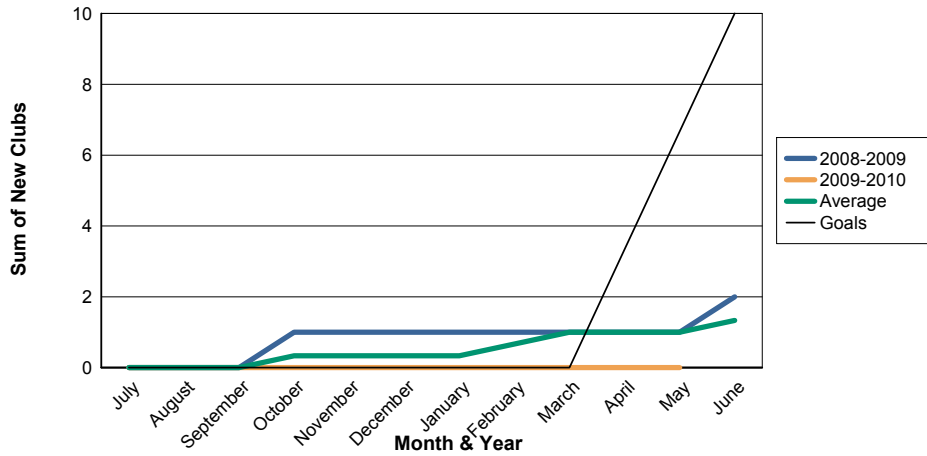

3 Year Comparisons for GMT Constitutional Area 1

By GMT District

As of May 2010

Sum of New Clubs/ Month & Year

For District 5M 7

Sum of Dropped Clubs/ Month & Year

For District 5M 7

Sum of Net Clubs/ Month & Year