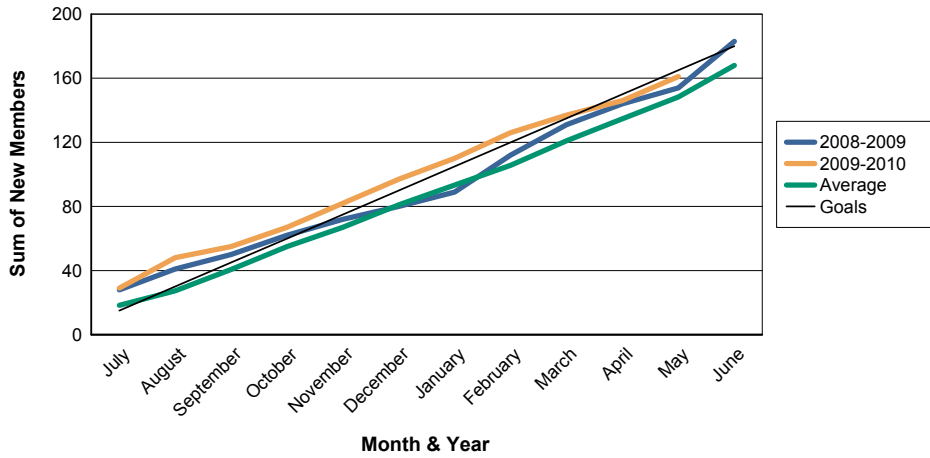

3 Year Comparisons for GMT Constitutional Area 1

By GMT District

As of May 2010

Sum of New Clubs/ Month & Year

For District 5M 7

Sum of Dropped Clubs/ Month & Year

For District 5M 7

Sum of Net Clubs/ Month & Year

For District 5M 7

Sum of Charter Members/ Month & Year

For District 5M 7

3 Year Comparisons for GMT Constitutional Area 1

By GMT District

As of May 2010

Sum of New Members/ Month & Year

For District 5M 7