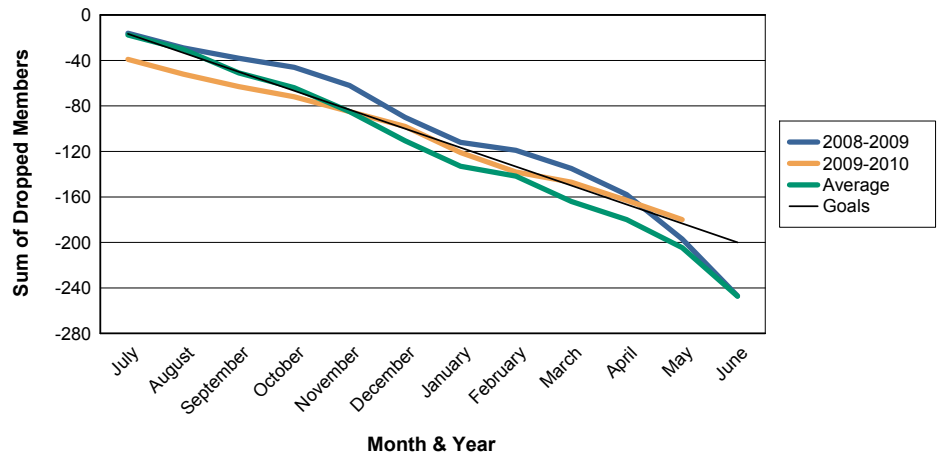

Sum of Dropped Members/ Month & Year

For District 5M 7