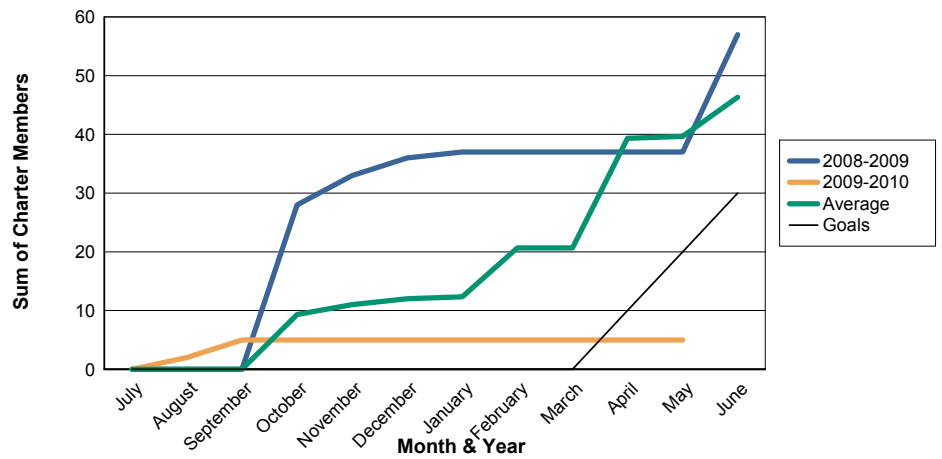

Sum of Charter Members/ Month & Year

For District 5M 7